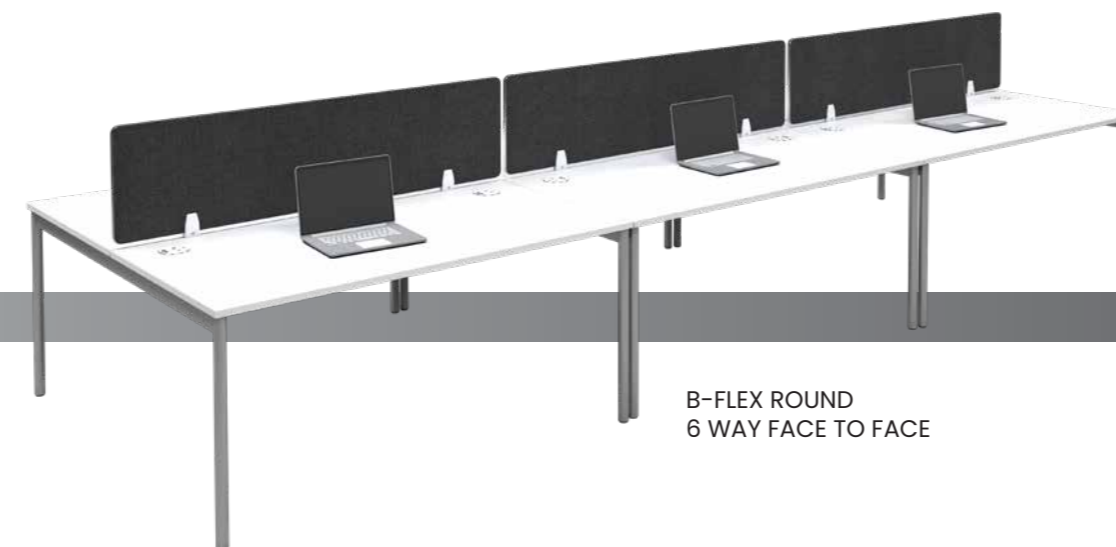

B-FLEX ROUND
6 WAY FACE TO FACE

22 PLANTATION ROAD, EASTLEIGH,
EDENVALE, JOHANNESBURG
T +27 11 555 4800
sales@offix.co.za

www.offix.co.za