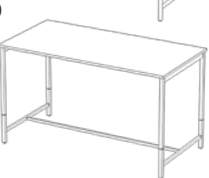

B - FLEX

B - FLEX

B-FLEX ROUND  
1200 X 1200  
MEETING TABLE

B-FLEX SQUARE  
2400 X 1200  
CONFERENCE TABLE

B-FLEX SQUARED  
HIGH TABLE

LAYOUT OPTIONS:  
B-NEXT ROUND / SQUARE

3 - FACE TO FACE

2 - FACE TO FACE

FACE TO FACE

SINGLE DESK

SINGLE DESKS:

1200 X 700  
1350 X 700  
1600 X 700  
1800 X 700

1200 X 800  
1350 X 800  
1600 X 800  
1800 X 800

FACE TO FACE:

1200 X 1400  
1350 X 1400  
1600 X 1400

1200 X 1600  
1350 X 1600  
1600 X 1600

CONFERENCE TABLES:

1200 X 1200  
1800 X 1200  
2400 X 1200  
2400 X 1600

HIGH TABLES:

1800 X 800 X 1080

FLEXIBLE SOLUTIONS FOR THE MODERN OFFICE

B-FLEX SQUARED  
4 WAY FACE TO FACE

B-FLEX ROUND  
FACE TO FACE