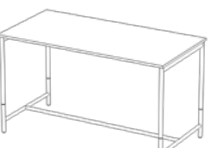

B - FLEX

B - FLEX

B-FLEX ROUND  
1200 X 1200  
MEETING TABLE

B-FLEX SQUARE  
2400 X 1200  
CONFERENCE TABLE

B-FLEX SQUARED  
HIGH TABLE

LAYOUT OPTIONS:  
B-NEXT ROUND / SQUARE

3 - FACE TO FACE

2 - FACE TO FACE

FACE TO FACE

SINGLE DESK

SINGLE DESKS:

1200 X 700  
1350 X 700  
1600 X 700  
1800 X 700

1200 X 800  
1350 X 800  
1600 X 800  
1800 X 800

FACE TO FACE:

1200 X 1400  
1350 X 1400  
1600 X 1400

1200 X 1600  
1350 X 1600  
1600 X 1600

CONFERENCE TABLES:

1200 X 1200  
1800 X 1200  
2400 X 1200  
2400 X 1600

HIGH TABLES:

1800 X 800 X 1080

FLEXIBLE SOLUTIONS FOR THE MODERN OFFICE

B-FLEX SQUARED  
4 WAY FACE TO FACE

B-FLEX ROUND  
FACE TO FACE