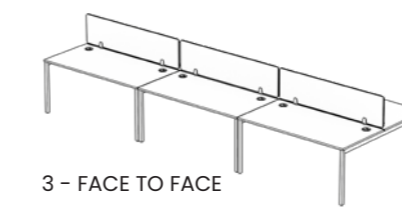

B - FLEX

B - FLEX

B-FLEX ROUND  
1200 X 1200  
MEETING TABLE

B-FLEX SQUARE  
2400 X 1200  
CONFERENCE TABLE

B-FLEX SQUARED  
HIGH TABLE

LAYOUT OPTIONS:  
B-NEXT ROUND / SQUARE

3 - FACE TO FACE

2 - FACE TO FACE

FACE TO FACE

SINGLE DESK

SINGLE DESKS:

1200 X 700  
1350 X 700  
1600 X 700  
1800 X 700

1200 X 800  
1350 X 800  
1600 X 800  
1800 X 800

FACE TO FACE:

1200 X 1400  
1350 X 1400  
1600 X 1400

1200 X 1600  
1350 X 1600  
1600 X 1600

CONFERENCE TABLES:

1200 X 1200  
1800 X 1200  
2400 X 1200  
2400 X 1600

HIGH TABLES:

1800 X 800 X 1080

FLEXIBLE SOLUTIONS FOR THE MODERN OFFICE

B-FLEX SQUARED  
4 WAY FACE TO FACE

B-FLEX ROUND  
FACE TO FACE