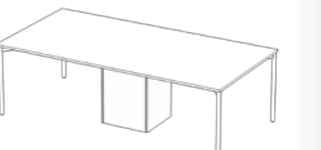

B - FLEX

B - FLEX

B-FLEX ROUND  
1200 X 1200  
MEETING TABLE

B-FLEX SQUARE  
2400 X 1200  
CONFERENCE TABLE

B-FLEX SQUARED  
HIGH TABLE

LAYOUT OPTIONS:  
B-NEXT ROUND / SQUARE

3 - FACE TO FACE

2 - FACE TO FACE

FACE TO FACE

SINGLE DESK

SINGLE DESKS:

1200 X 700  
1350 X 700  
1600 X 700  
1800 X 700

1200 X 800  
1350 X 800  
1600 X 800  
1800 X 800

FACE TO FACE:

1200 X 1400  
1350 X 1400  
1600 X 1400

1200 X 1600  
1350 X 1600  
1600 X 1600

CONFERENCE TABLES:

1200 X 1200  
1800 X 1200  
2400 X 1200  
2400 X 1600

HIGH TABLES:

1800 X 800 X 1080

FLEXIBLE SOLUTIONS FOR THE MODERN OFFICE

B-FLEX SQUARED  
4 WAY FACE TO FACE

B-FLEX ROUND  
FACE TO FACE