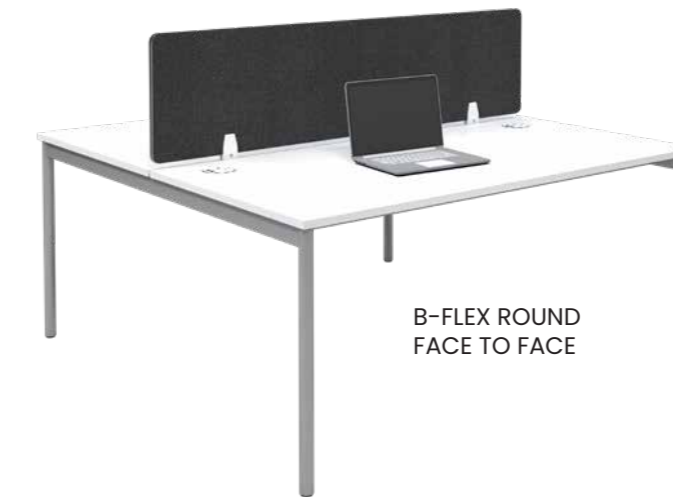

B - FLEX

B - FLEX

B-FLEX ROUND  
1200 X 1200  
MEETING TABLE

B-FLEX SQUARE  
2400 X 1200  
CONFERENCE TABLE

B-FLEX SQUARED  
HIGH TABLE

LAYOUT OPTIONS:  
B-NEXT ROUND / SQUARE

3 - FACE TO FACE

2 - FACE TO FACE

FACE TO FACE

SINGLE DESK

SINGLE DESKS:

1200 X 700  
1350 X 700  
1600 X 700  
1800 X 700

1200 X 800  
1350 X 800  
1600 X 800  
1800 X 800

FACE TO FACE:

1200 X 1400  
1350 X 1400  
1600 X 1400

1200 X 1600  
1350 X 1600  
1600 X 1600

CONFERENCE TABLES:

1200 X 1200  
1800 X 1200  
2400 X 1200  
2400 X 1600

HIGH TABLES:

1800 X 800 X 1080

FLEXIBLE SOLUTIONS FOR THE MODERN OFFICE

B-FLEX SQUARED  
4 WAY FACE TO FACE

B-FLEX ROUND  
FACE TO FACE