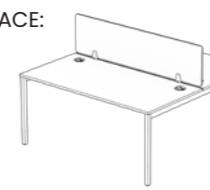

B - FLEX

B - FLEX

B-FLEX ROUND  
1200 X 1200  
MEETING TABLE

B-FLEX SQUARE  
2400 X 1200  
CONFERENCE TABLE

B-FLEX SQUARED  
HIGH TABLE

LAYOUT OPTIONS:  
B-NEXT ROUND / SQUARE

3 - FACE TO FACE

2 - FACE TO FACE

FACE TO FACE

SINGLE DESK

SINGLE DESKS:

1200 X 700  
1350 X 700  
1600 X 700  
1800 X 700

1200 X 800  
1350 X 800  
1600 X 800  
1800 X 800

FACE TO FACE:

1200 X 1400  
1350 X 1400  
1600 X 1400

1200 X 1600  
1350 X 1600  
1600 X 1600

CONFERENCE TABLES:

1200 X 1200  
1800 X 1200  
2400 X 1200  
2400 X 1600

HIGH TABLES:

1800 X 800 X 1080

FLEXIBLE SOLUTIONS FOR THE MODERN OFFICE

B-FLEX SQUARED  
4 WAY FACE TO FACE

B-FLEX ROUND  
FACE TO FACE